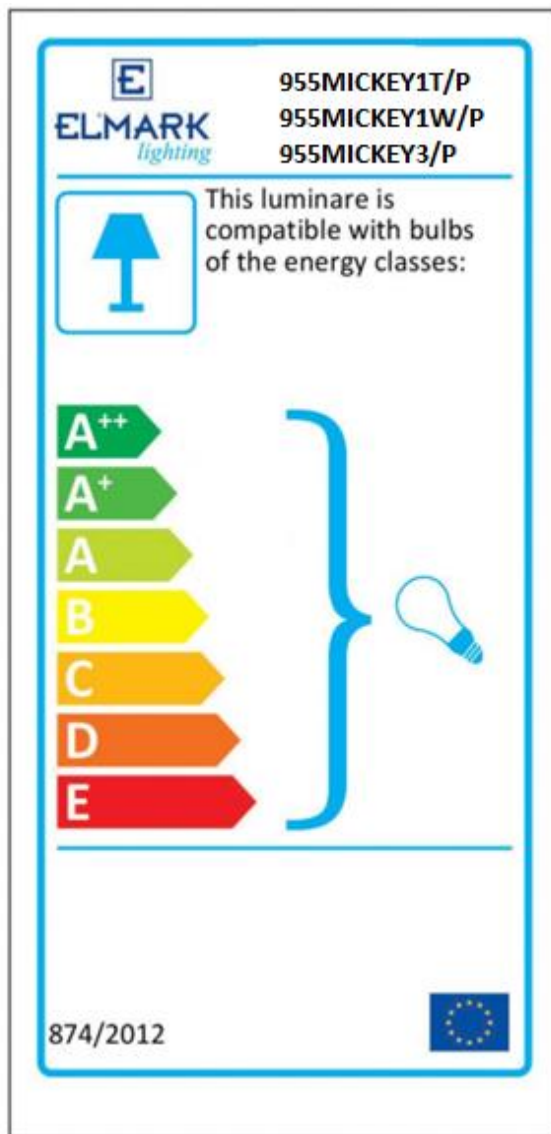

DECOR SPOTLIGHTS

MICKEY PINK

Technical data

Nominal voltage:	230V/ 50-60Hz
Lamp holder:	E14; E27
Colour:	Pink
Material:	Metal
Protection against dust and moisture:	IP20

Features

- o *Resistant to shock and vibration stable body*
- o *Attractive design*
- o *Environmentally Friendly – does not emit Mercury and Lead (by RoHS Directive)*
- o *No ultraviolet and infrared rays*

Area of application

- o *General illumination*
- o *Domestic applications*
- o *Home interior*

Variants and Dimensions

<i>Description</i>	<i>Lamp holder</i>	<i>Colour body</i>	<i>Size (mm)</i>			<i>Catalogue number</i>
			<i>Width/ Diameter</i>	<i>Length</i>	<i>Height</i>	
Table lamp	1XE27	Pink	120		300	955MICKEY1T/P
Wall lamp	1XE27	Pink	120	250	140	955MICKEY1W/P
Chandelier	3XE14	Pink	300	-	1100	955MICKEY3/P

Barcodes

3800131207470	955MICKEY1T/P
3800131207418	955MICKEY1W/P
3800131207449	955MICKEY3/P

Energy efficiency

Standards

- EN 55015 • EN 60598-1 • EN 60598-2-1 • EN 61547 •